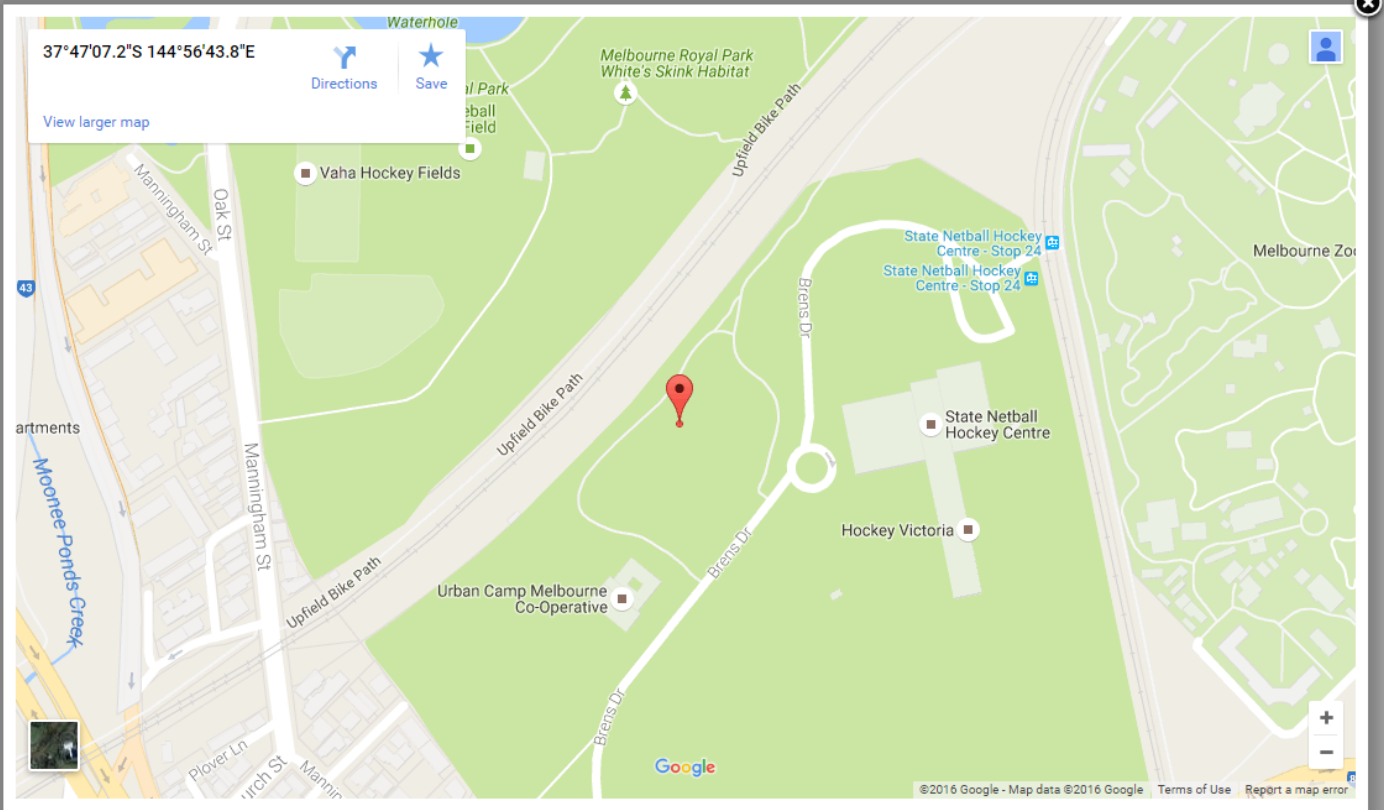

Viewing a Venue Location

Last Modified on 27/10/2016 9:45 am AEDT

Quick Steps: Go to Competitions > Select Relevant Competition > Fixtures > Venue Information

When viewing fixtures within the Sports Portal, competitors also have the ability to view further venue information, including a map to assist them in finding the venue.

Viewing a venue location

1. Go to the **COMPETITIONS**.
2. Select the relevant competition from the listing. This will display the fixtures for the competition.
3. Click on **VENUE INFORMATION** (the map icon) next to the relevant fixture.

By clicking on the map icon, the location of the venue will appear on a Google maps popup.

Related Articles

[template("related")]