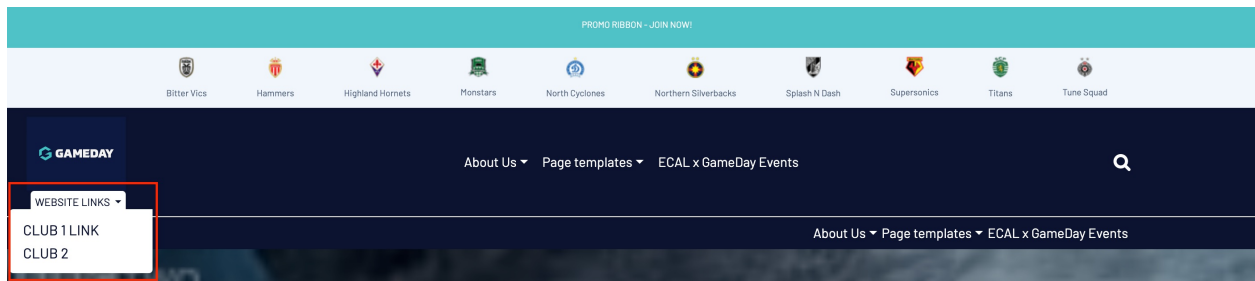

Header - Website Link Menu - Add On

Last Modified on 16/12/2024 2:22 pm AEDT

The Website Link Menu is a drop-down menu that can display a list of links underneath your website logo. This will display on all pages in the top left-hand corner.

Once you are logged into your website, scroll down to the Header section. Select this section to expand it.

Select the **Website Link Menu** tab to access the club ribbon settings

Show Website Link Menu