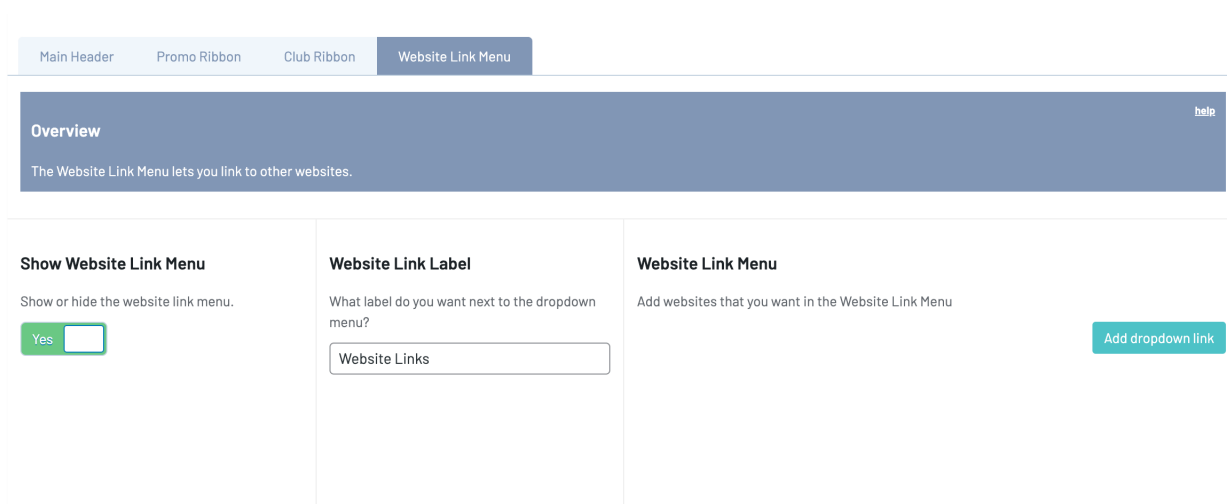

Header - Website Link Menu - Add On

Last Modified on 16/12/2024 2:22 pm AEDT

The Website Link Menu is a drop-down menu that can display a list of links underneath your website logo. This will display on all pages in the top left-hand corner.

Once you are logged into your website, scroll down to the Header section. Select this section to expand it.

Select the **Website Link Menu** tab to access the club ribbon settings

Show Website Link Menu